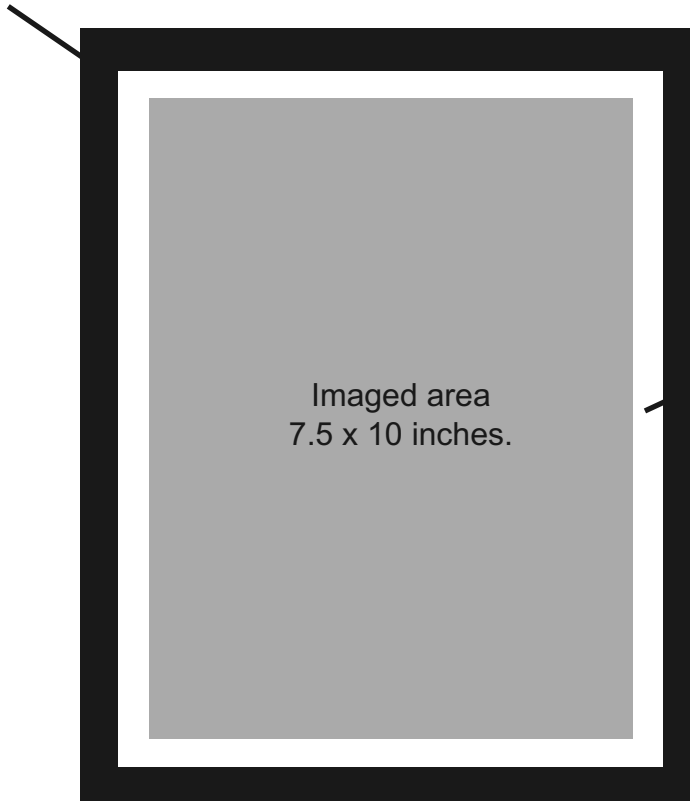

Ad Specifications

All ad contents should be 300 dpi resolution.

Final page size is 8.5 x 11 inches. The white area shown in the diagram.

Full bleed pages should be 8.75 x 11.25 inches. The black area shown in the diagram

Imaged area is 7.5 x 10 inches. The gray area shown in the diagram. Any text or important image items (dogs feet, nose, etc.) should be within the imaged area. Items outside this area run the risk of being cut off in the production process.

Full bleed page
size
8.75 x 11.25
inches.

Final page size
8.5 x 11 inches.

Imaged area
7.5 x 10 inches.